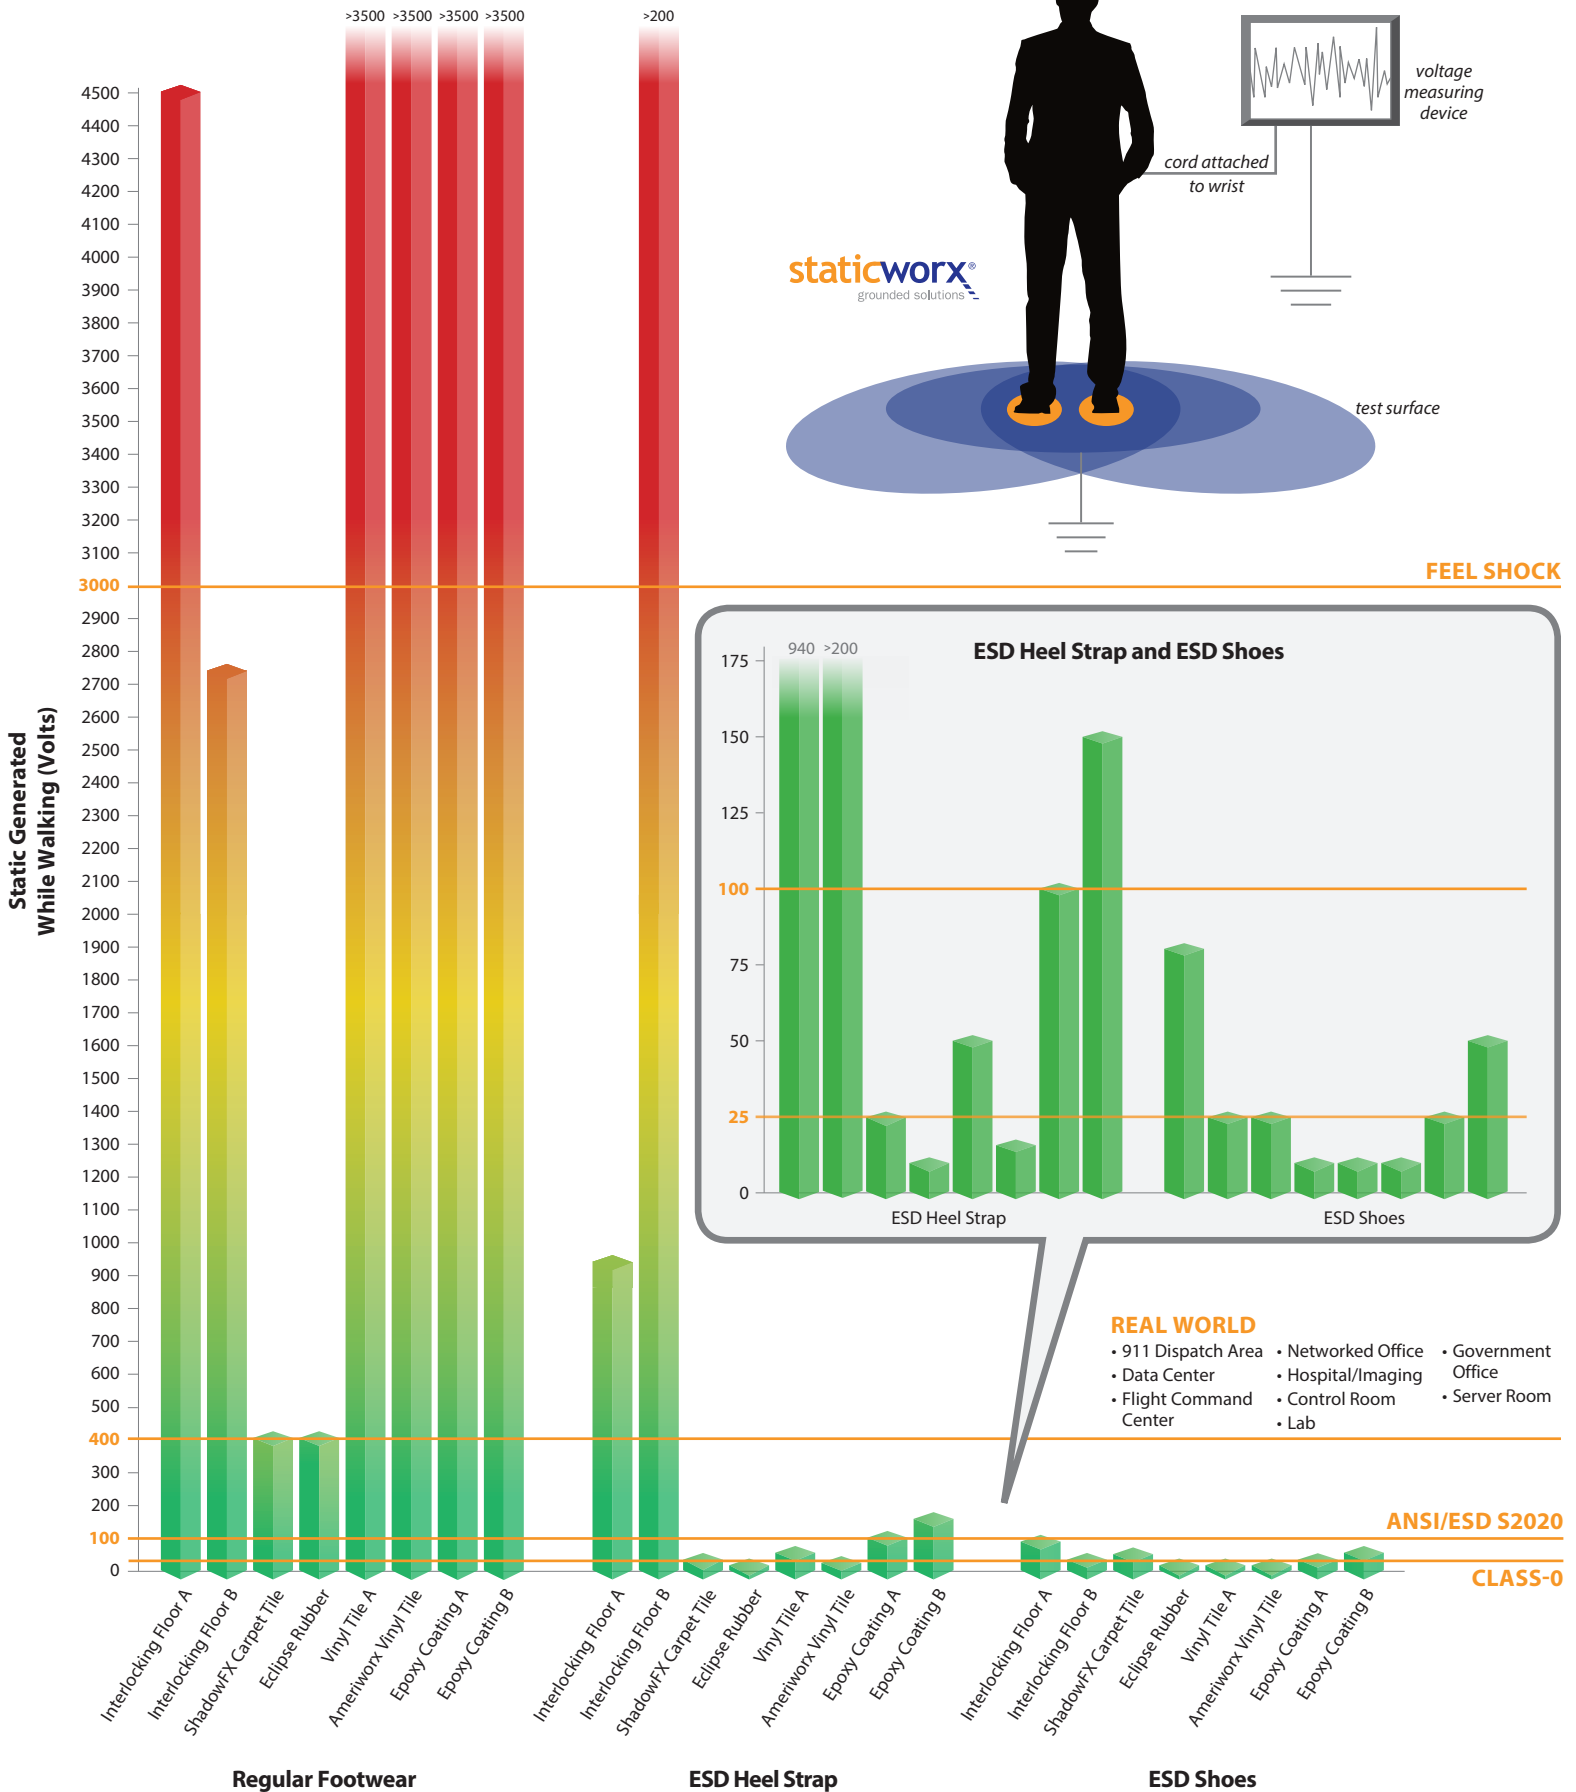

Body Voltage Generated with Different Footwear

Comparison Between Flooring Types