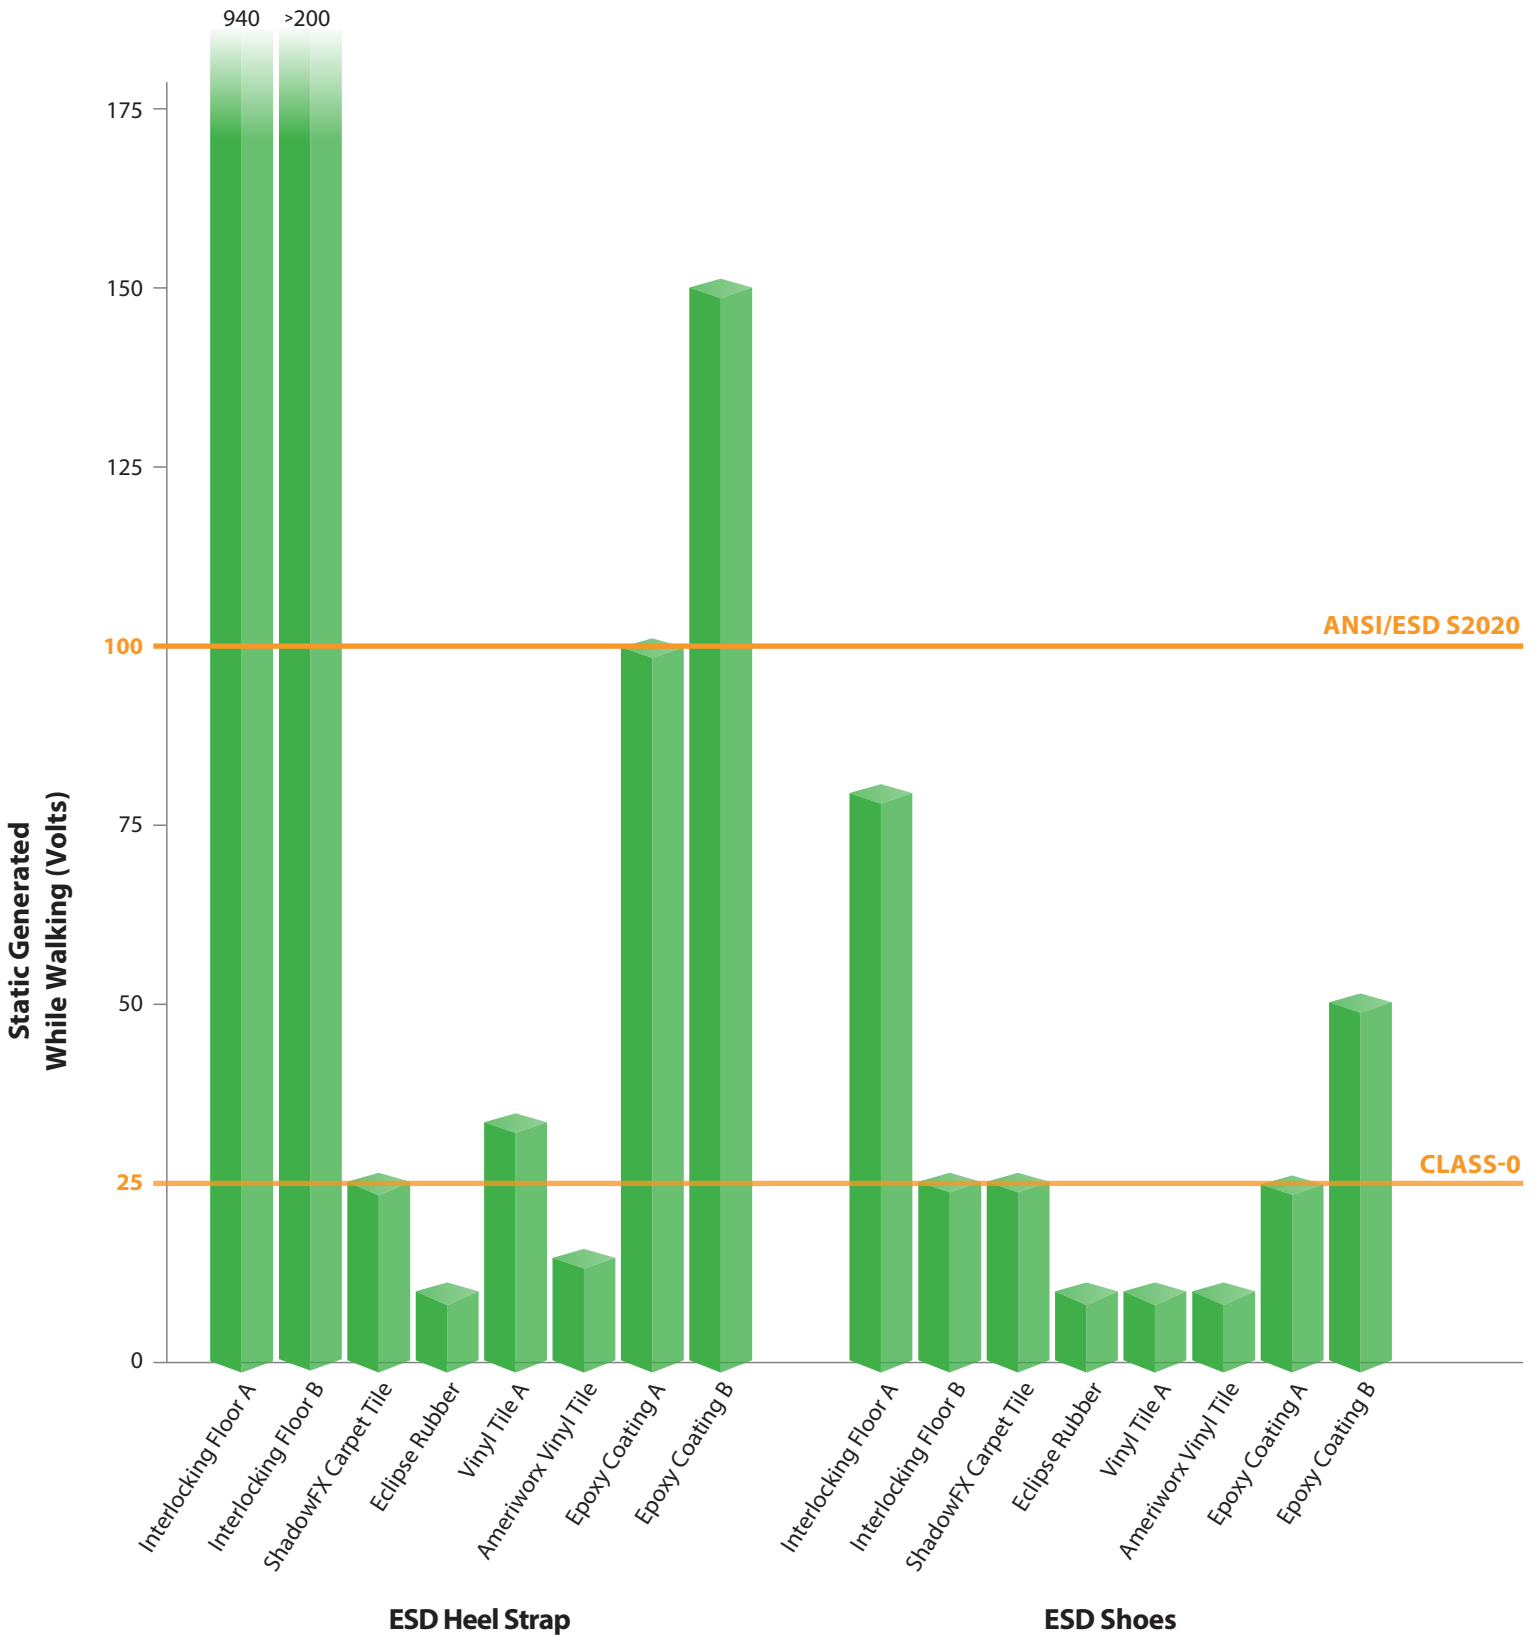

Body Voltage Generated with ESD Footwear

Comparison Between Flooring Types